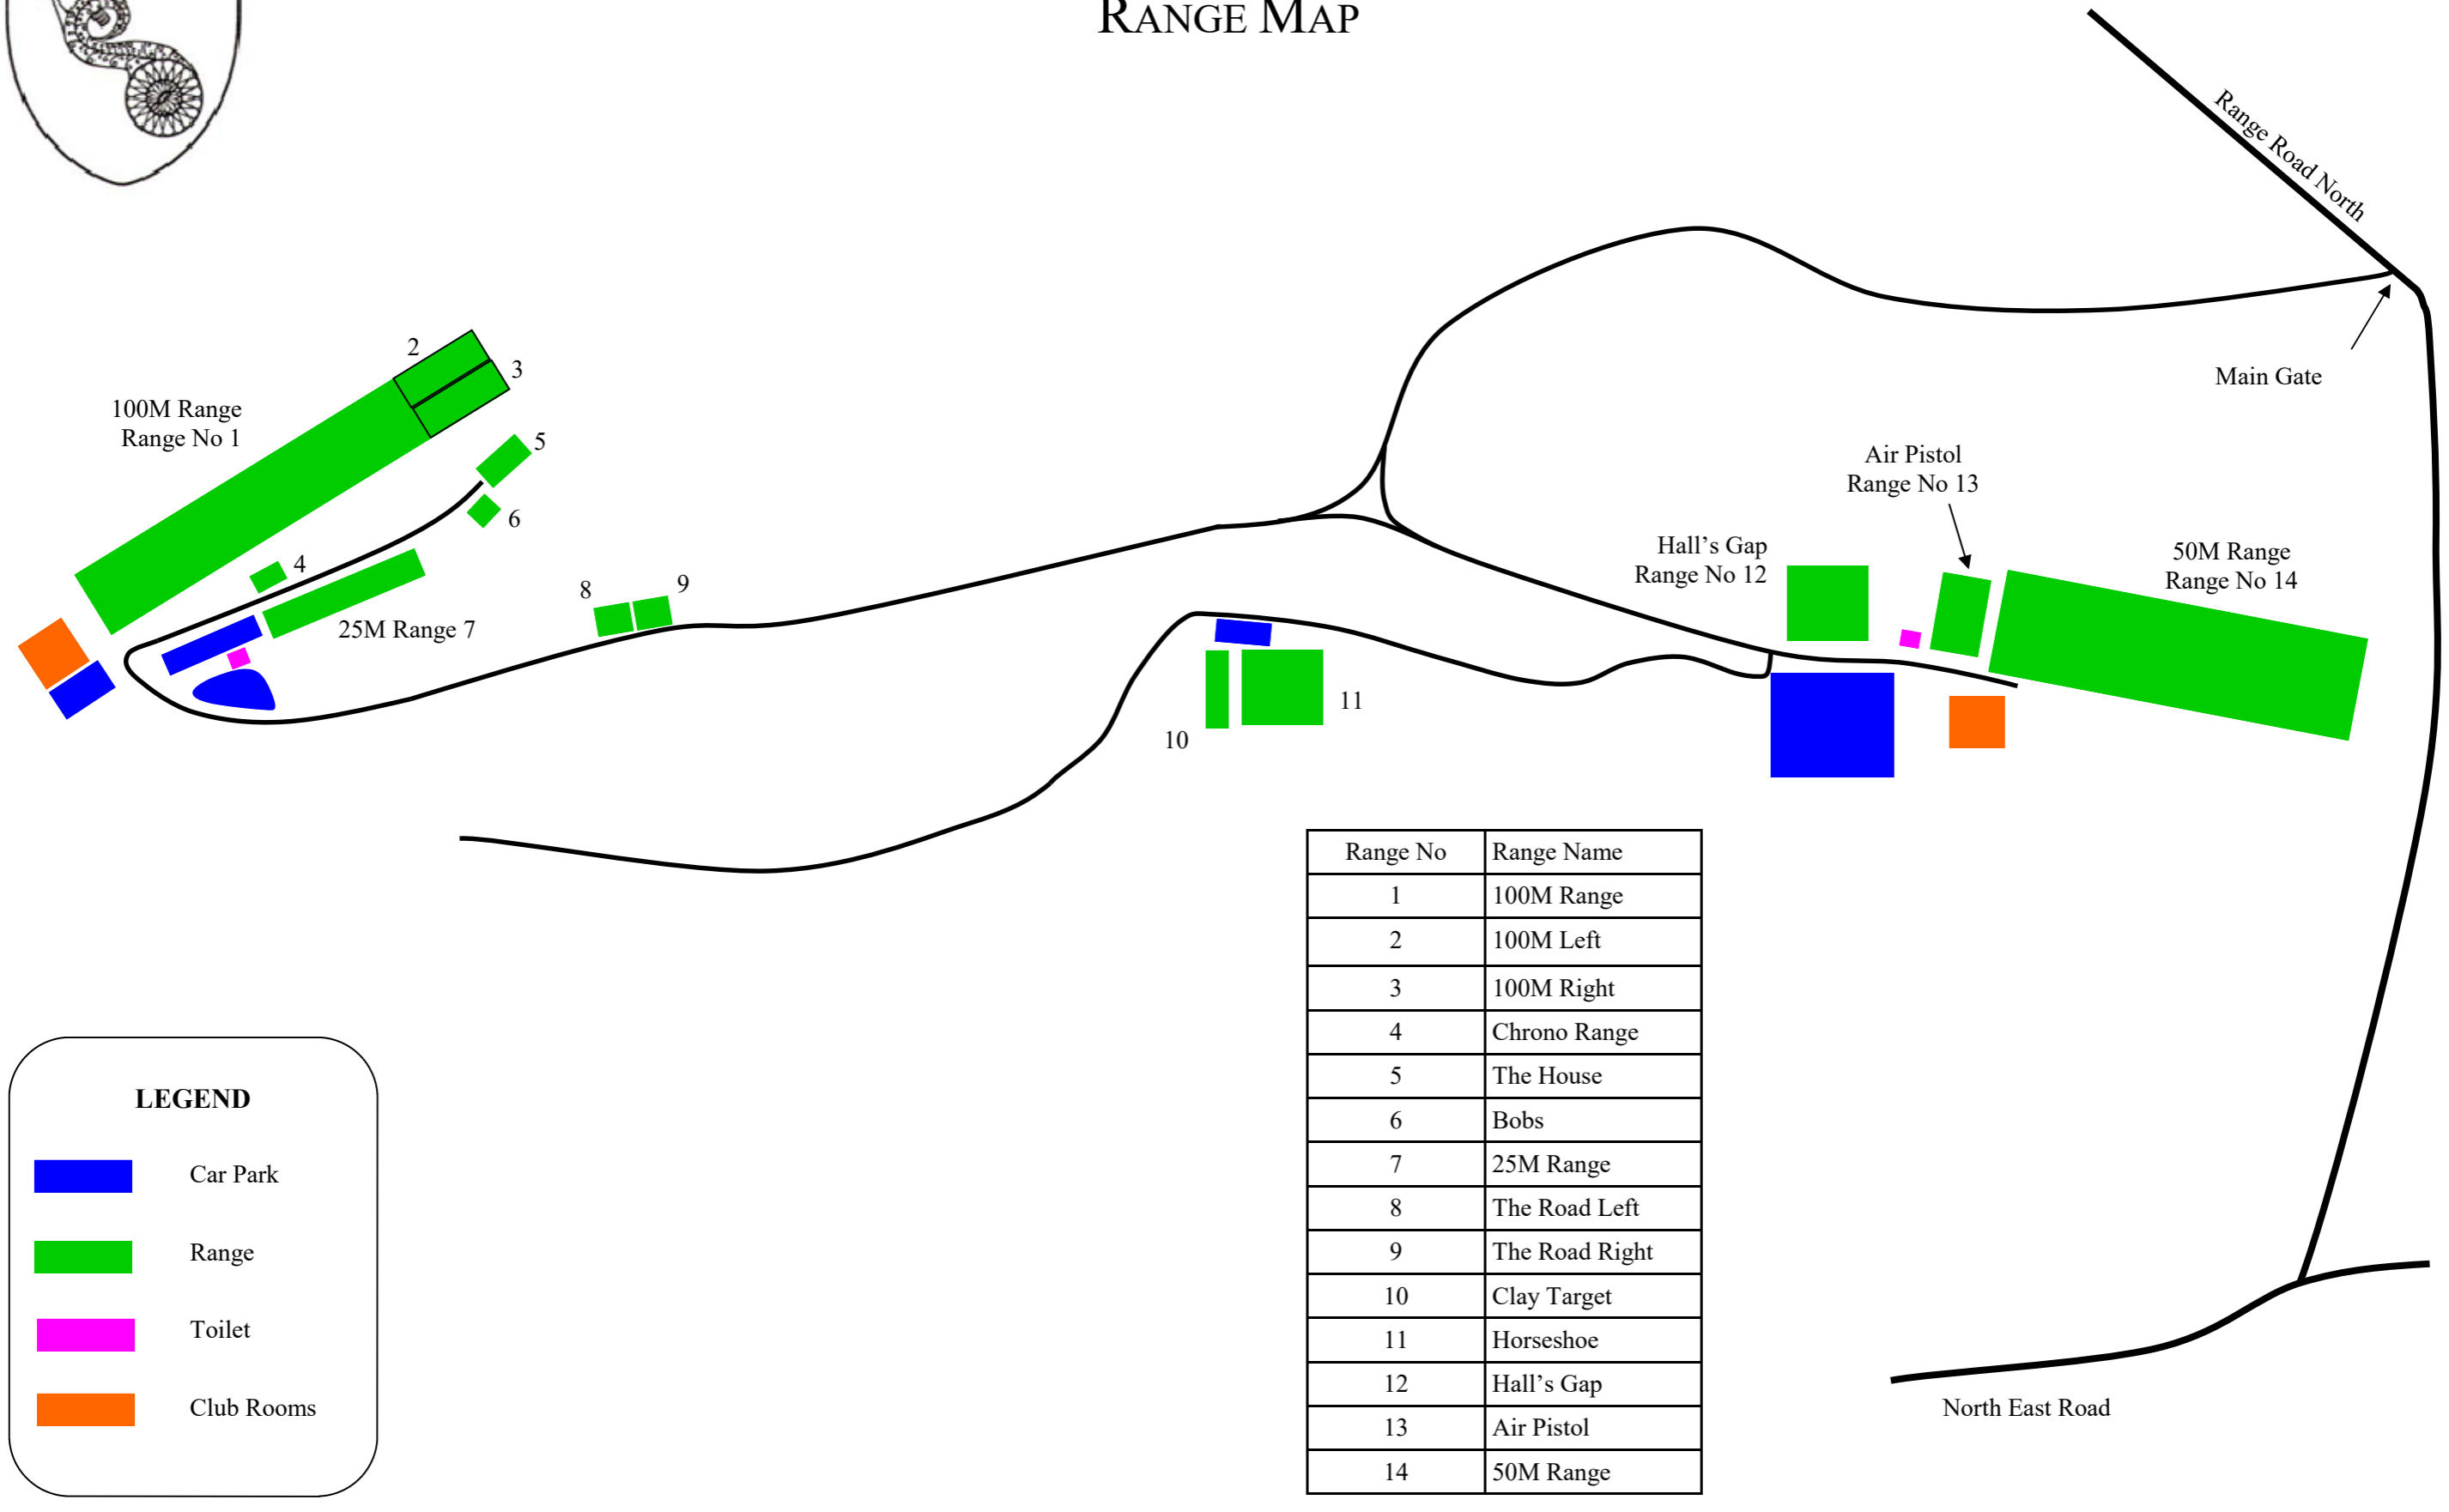

ADELAIDE UNIVERSITY REGIMENT RIFLE & PISTOL CLUB INC RANGE MAP

LEGEND

- Car Park
- Range
- Toilet
- Club Rooms

Range No	Range Name
1	100M Range
2	100M Left
3	100M Right
4	Chrono Range
5	The House
6	Bobs
7	25M Range
8	The Road Left
9	The Road Right
10	Clay Target
11	Horseshoe
12	Hall's Gap
13	Air Pistol
14	50M Range